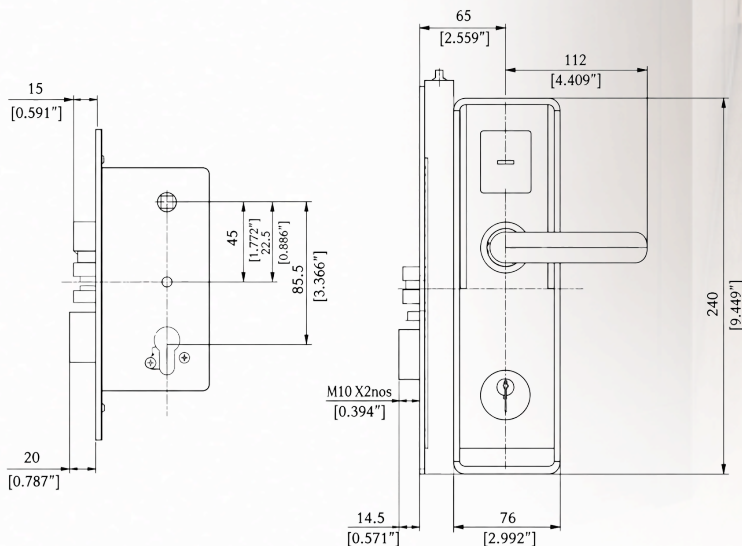

Technical Data:

Power	4 x 1.5V AA alkaline batteries
Battery Location	Upper end of the back panel
Material	Handles : Stainless steel quality SUS304 Lock body: Stainless steel quality SUS304
Metal Finishes	Silver, Gold, Matte Black
Emergency Opening Options	Emergency Opening with Mechanical cylinder
Locking Mechanism	Electro-mechanical locking mechanism
Door Thickness	35-80mm (only for EURO mortise)
System Software Compatibility	BIS Hotel
Storage Temperature	Workable -20C-60°C: non-condensing environment
Tested Operating Temperature	Tested from -25°C-70°C
Certifications	Approved according to EN14846. Fire approved according to EN 1634-1 Fire approved according to UL(timber doors)
Supported RFID Standard	ISO 14443 A (MI FARE Classic)

Lockcase Dimensions:

EURO Lock Case Variants	EURO DB, available in: Australia version(AUS) Japan version(JPN)
EURO Lock Case Widths	22mm | 0.87 inches
EURO Backsets	65mm | 2.56 inches

EURO Lockcase

BE-TECH

**Focus on Smart Lock
Since 1992.**